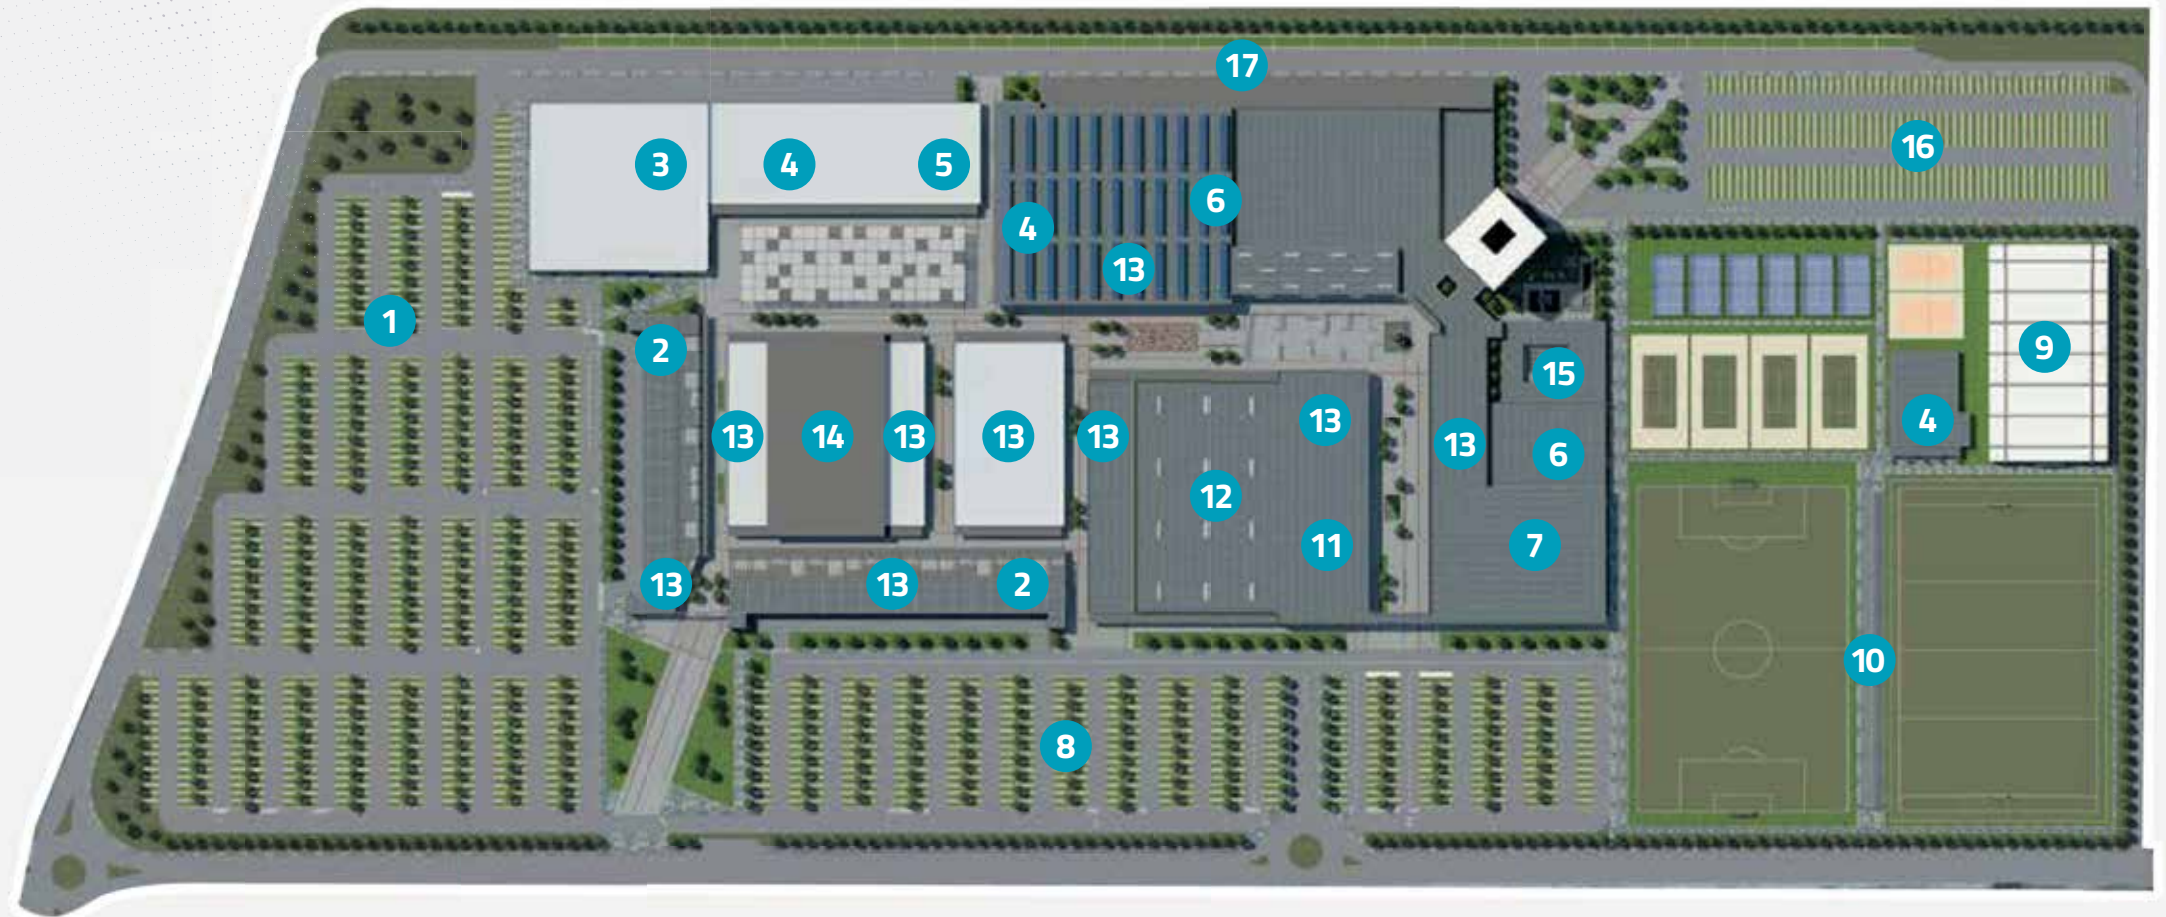

A25 MOTORWAY

**CHIETI-PESCARA LINK ROAD
DUAL CARRIAGEWAY**

Easily reachable from the A25 motorway, Chieti-Pescara link road

LAYOUT PLAN

- 1 PARKING AREA 1
- 2 STUDENT ACCOMMODATION
- 3 WEARENA
- 4 CATERING FACILITIES
- 5 MEDIUM SIZE UNITS
- 6 INDOOR SPORTS
- 7 SPORTS UNIVERSITY
- 8 PARKING AREA 2
- 9 TENSILE STRUCTURE FOR SPORTS
- 10 OUTDOOR SPORTS
- 11 SPORTS MEDICINE
- 12 BIG BOXES
- 13 SHOPS
- 14 INDOOR EVENTS STRUCTURE
- 15 SPA
- 16 PARKING AREA 3
- 17 BUS PARKING AREA

FIGURES

170.000^{MQ}

SURFACE AREA

RETAIL AND FOOD
71 UNITS

18.248^{MQ}

OUTDOOR SPORTS

33.532^{MQ}

INDOOR SPORTS

1.975^{MQ}

HOSPITALITY
126 ROOMS

6.056^{MQ}

PARKING AREAS
1645 PLACES

24.806^{MQ}

PLANIMETRIA

OUTDOOR SPORTS (GF)

ROOFED ATHLETICS AREA:

INDOOR SPORTS

1 INDOOR STRUCTURE FOR SPORTS AND EVENTS

25M POOL WITH 6 LANES

10X5M POOL

SPA

ARTISTIC AND RHYTHMIC GYMNASTICS AND TRAMPOLINING

MULTI-PURPOSE COURTS/PITCHES WITH GRANDSTAND SEATING FOR:

- basketball
- volleyball
- handball
- 5-a-side football