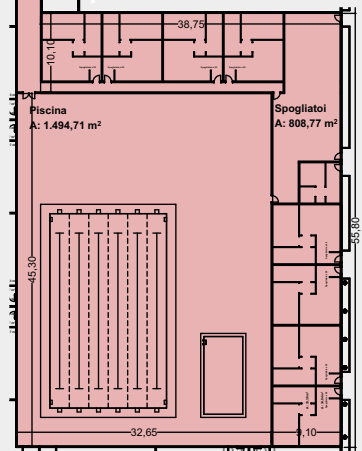

4.500 ATHLETES IN ONE DAY
20 CONTEMPORARY SPORTS ACTIVITIES

Activity	Simultaneously	Daily
Artistic and rhythmic gymnastic and multi-purpose courts/pitches	120 people	720 people
Course rooms	500 people	3.000 people
Pools	50 people	600 people
Tensile structure	30 people	180 people
TOTAL	700 people	4.500 people