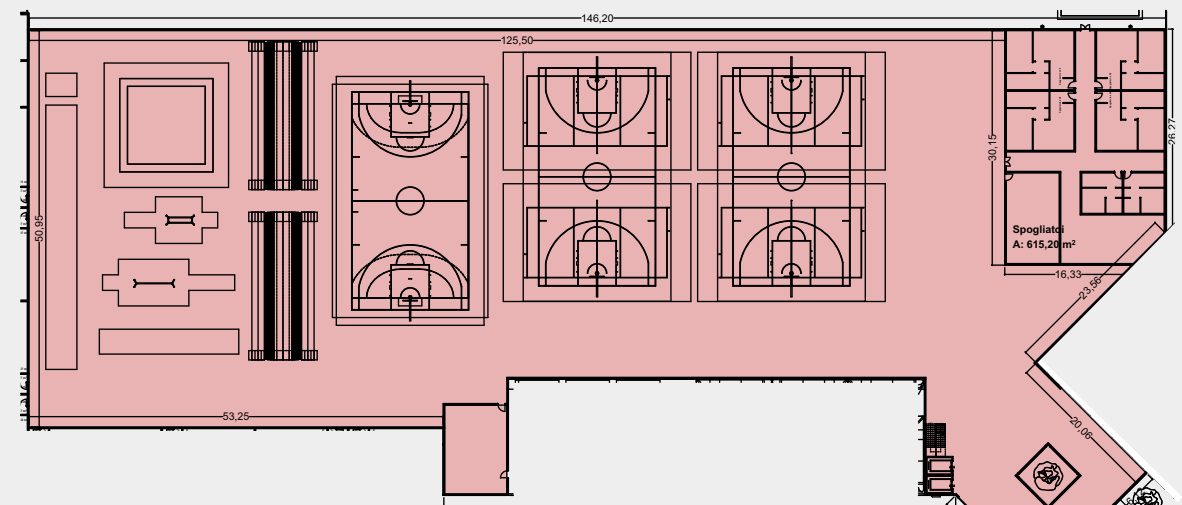

ARTISTIC AND RHYTHMIC GYMNASTICS TRAMPOLINING, MULTI-PURPOSE COURTS/PITCHES, 25M POOL WITH 6 LANE, 10x5M POOL AND CHANGING ROOMS