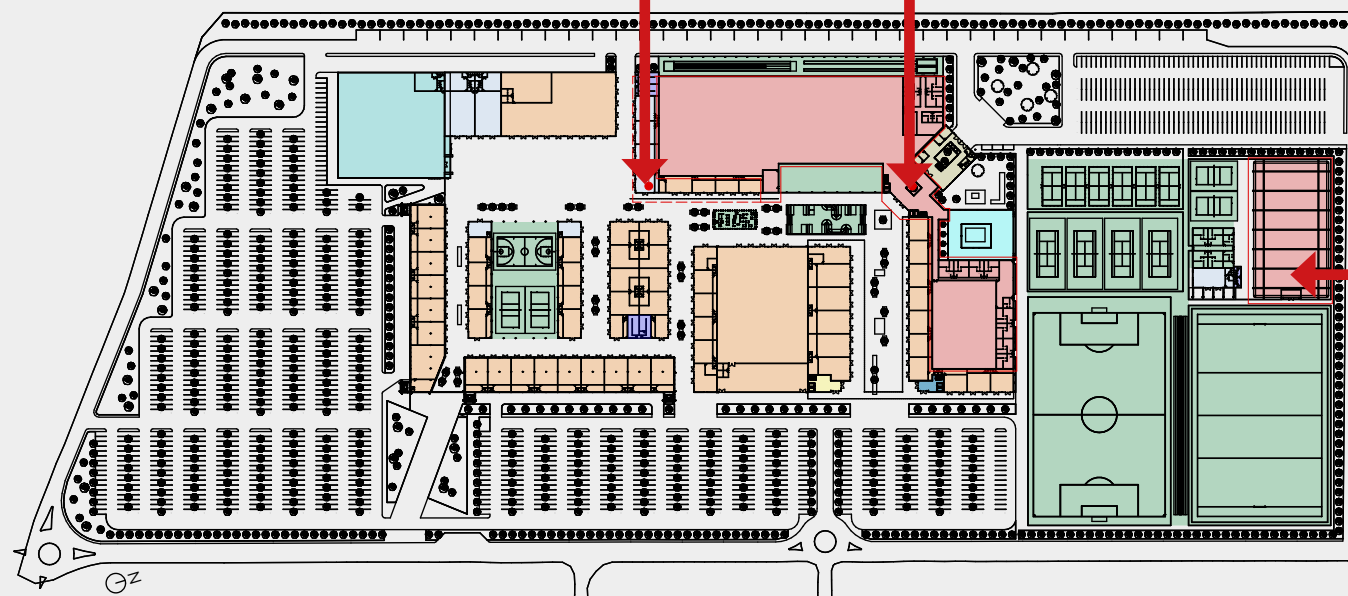

4.500 ATHLETES IN ONE DAY
20 CONTEMPORARY SPORTS ACTIVITIES

Activity	Simultaneously	Daily
Artistic and rhythmic gymnastic and multi-purpose courts/pitches	120 people	720 people
Course rooms	500 people	3.000 people
Pools	50 people	600 people
Tensile structure	30 people	180 people
TOTAL	700 people	4.500 people

COURSE ROOMS

ARTISTIC AND RHYTHMIC GYMNASTICS TRAMPOLINING, MULTI-PURPOSE COURTS/PITCHES, 25M POOL WITH 6 LANE, 10x5M POOL AND CHANGING ROOMS

TENSILE STRUCTURE FOR SPORTS

1.950 ATHLETES IN ONE DAY

20 CONTEMPORARY SPORTS ACTIVITIES