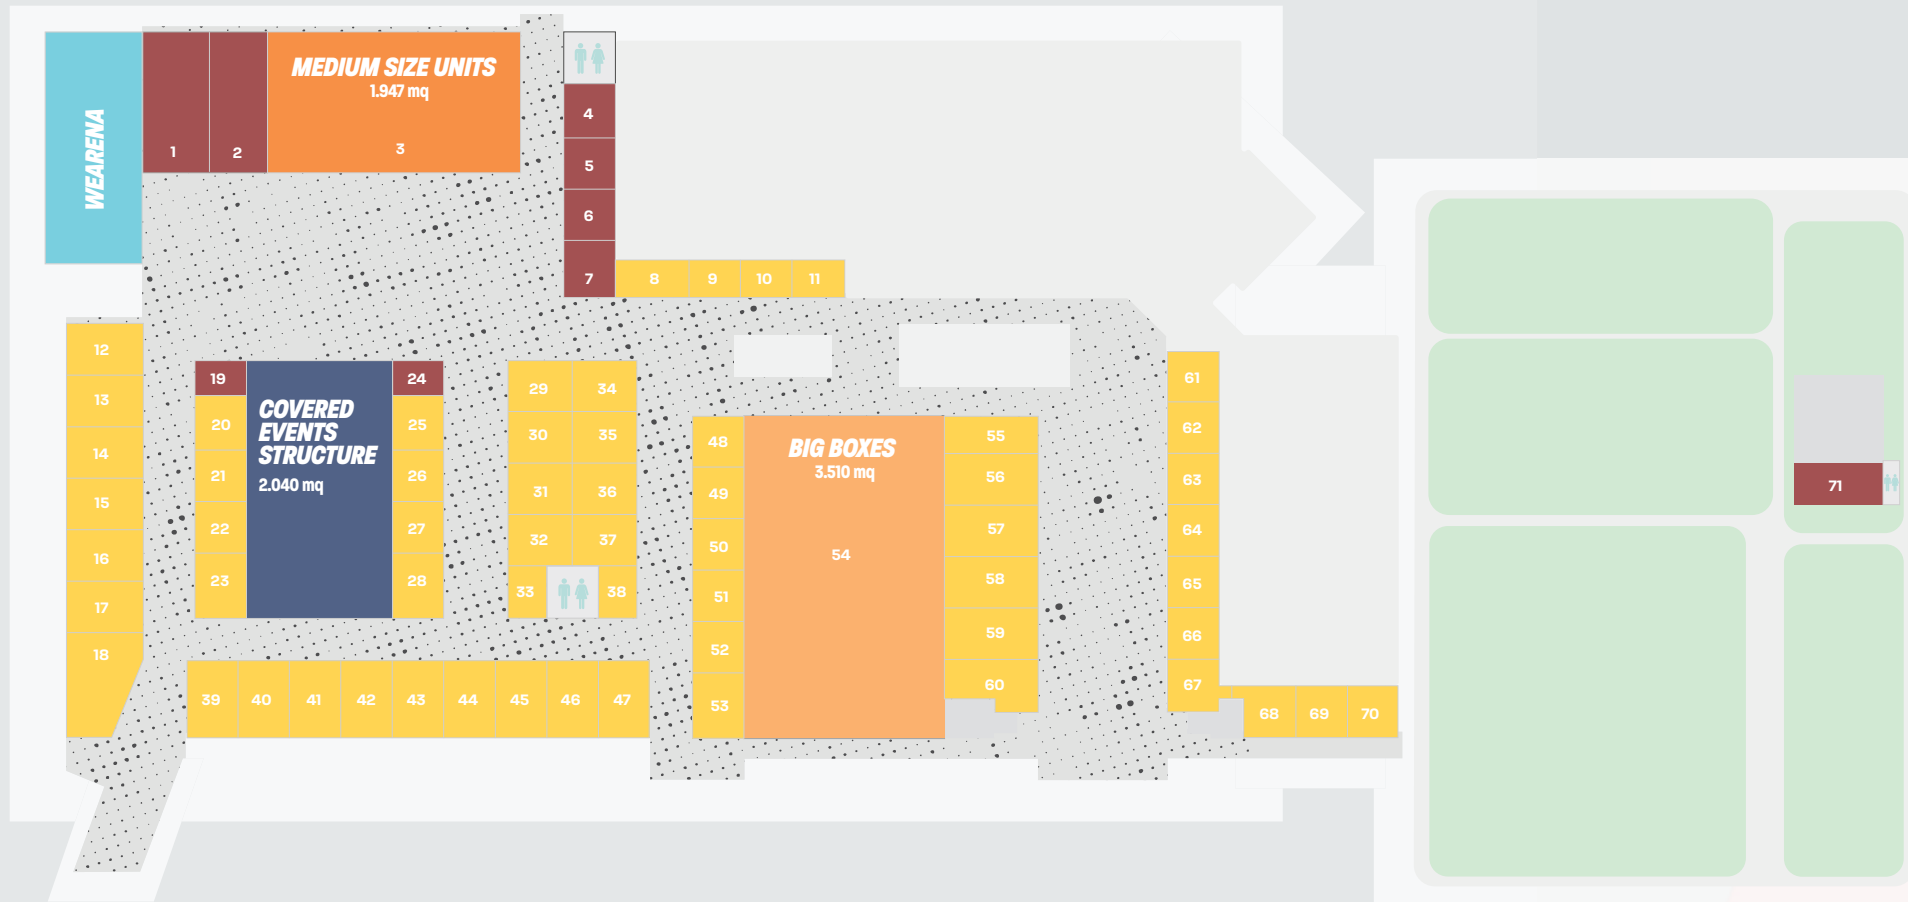

INDOOR SPORTS

1 INDOOR STRUCTURE FOR SPORTS AND EVENTS

25M POOL WITH 6 LANES

10X5M POOL

SPA

ARTISTIC AND RHYTHMIC GYMNASTICS AND TRAMPOLINING

MULTI-PURPOSE COURTS/PITCHES WITH GRANDSTAND SEATING FOR:

- basketball
- volleyball
- handball
- 5-a-side football

CLASSROOMS:

- dance
- martial arts
- boxing
- fencing

MEN'S, WOMEN'S AND DISABLED CHANGING ROOMS

STOREROOMS

OFFICES

GROUND FLOOR

- INDOOR SPORTS
- OUTDOOR SPORTS
- SPA
- TENSILE STRUCTURE FOR SPORTS
- STUDENT HOTEL

1ST FLOOR

- FOOD
- NEIGHBOURHOOD SHOPS
- BIG BOXES
- MEDIUM SIZE UNITS
- WEARENA

RETAIL AND FOOD

NEIGHBOURHOOD SHOPS

Unit number	GLA sqm	Unit number	GLA sqm	Unit number	GLA sqm
8	120,35	30	180,00	50	142,80
9	78,60	31	180,00	51	142,80
10	78,60	32	180,00	52	142,80
11	80,56	33	108,00	53	177,31
12	173,68	34	180,00	55	194,47
13	169,44	35	180,00	56	262,80
14	169,44	36	180,00	57	262,80
15	169,44	37	180,00	58	262,80
16	169,44	38	108,00	59	262,80
17	169,44	39	216,00	60	229,67
18	289,86	40	216,00	61	144,96
20	120,64	41	216,00	62	145,20
21	112,32	42	216,00	63	145,20
22	112,32	43	216,00	64	145,20
23	140,06	44	216,00	65	145,20
25	123,12	45	216,00	66	145,20
26	112,32	46	216,00	67	155,26
27	112,32	47	216,00	68	154,05
28	140,06	48	143,99	69	145,20
29	144,00	49	142,80	70	144,60