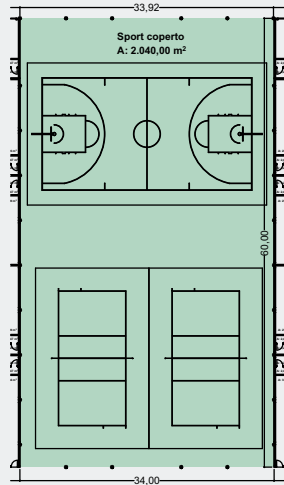

1.950 ATHLETES IN ONE DAY

20 CONTEMPORARY SPORTS ACTIVITIES

Activity	Simultaneously	Daily
Covered events structure	70 people	420 people
Athletics area, parkour, skate park, sky simulators and climbing	40 people	480 people
Padel/tennis/volleyball/beach volley courts and rugby/football pitches	170 people	1.050 people
TOTAL	280 people	1.950 people

COVERED EVENTS STRUCTURE