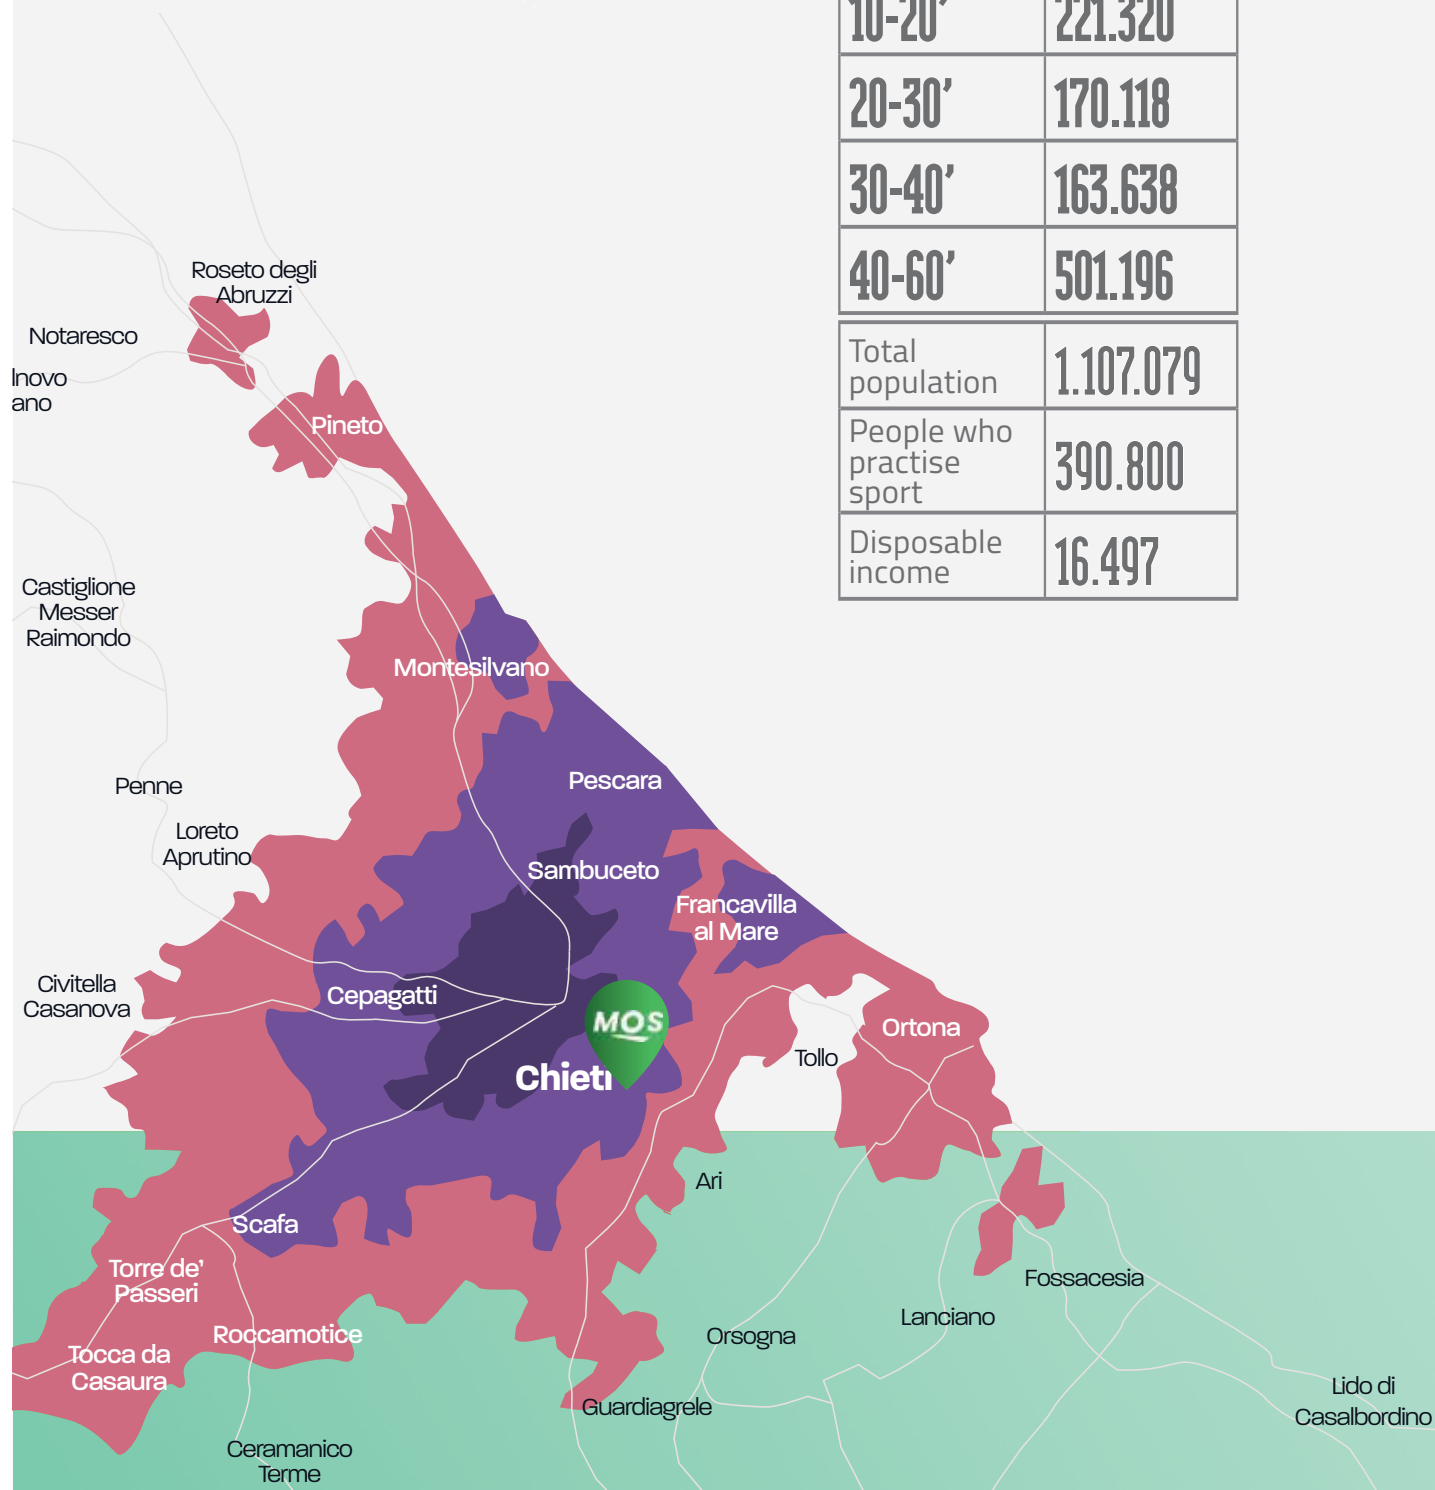

***A UNIQUE EXPERIENCE
COMPRISING SPORT,
WELLNESS AND RELAXATION***

**MALL OF
SPORT**
CHIETI
THE SPORTAINMENT HUB

CATCHMENT AREA

LOCATION AND TRANSPORT

The catchment area is 60' driving time (or more for national or international events).

Catchment area	Population
0-10'	50.807
10-20'	221.320
20-30'	170.118
30-40'	163.638
40-60'	501.196
Total population	1.107.079
People who practise sport	390.800
Disposable income	16.497

▲ PESCARA
 ▲ CHIETI
 ▼ ROMA