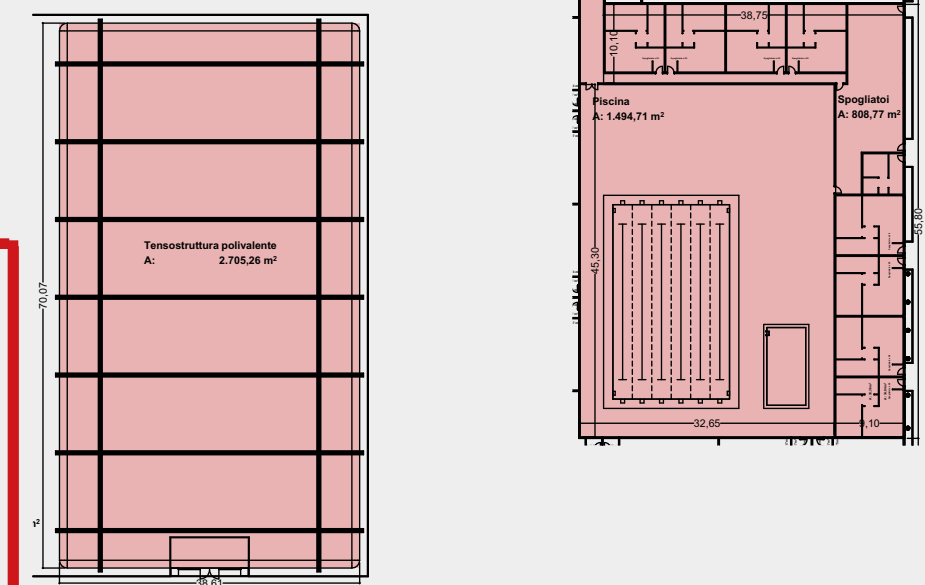

TENSILE STRUCTURE FOR SPORTS