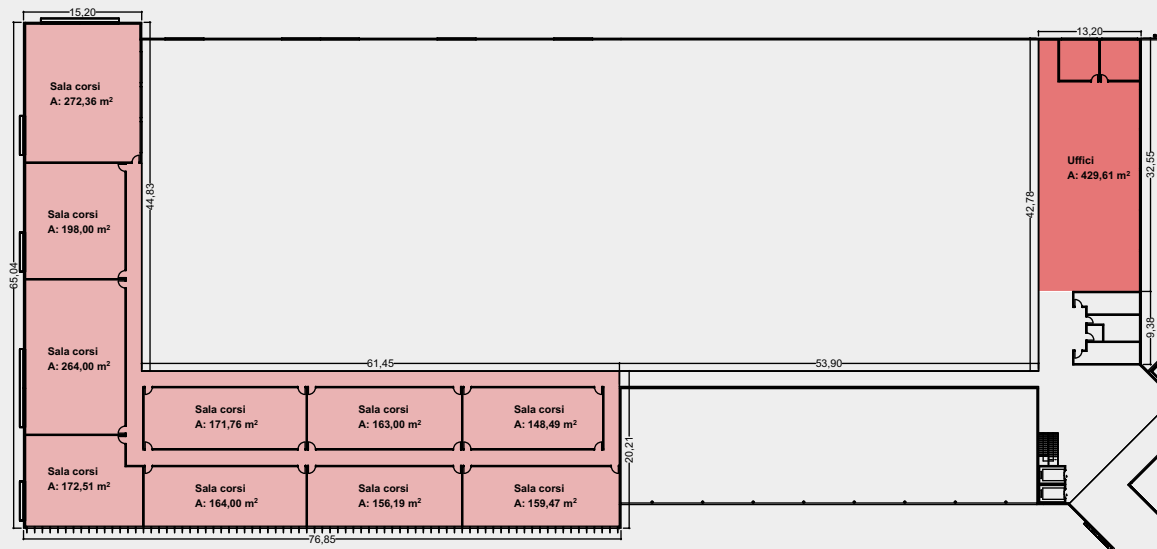

4.500 ATHLETES IN ONE DAY
20 CONTEMPORARY SPORTS ACTIVITIES

Activity	Simultaneously	Daily
Artistic and rhythmic gymnastic and multi-purpose courts/pitches	120 people	720 people
Course rooms	500 people	3.000 people
Pools	50 people	600 people
Tensile structure	30 people	180 people
TOTAL	700 people	4.500 people

COURSE ROOMS