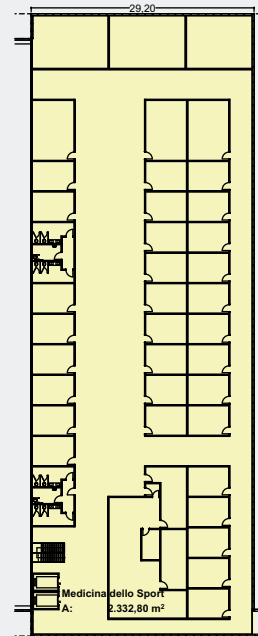

SPORTS MEDICINE